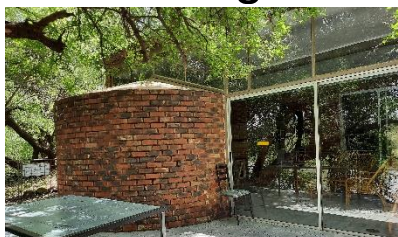

River Shade Cottage

Rustic 4 Sleeper
River Chalet
Weekend rate:
R 1560 per night
Week rate:
R 1560 per night

Bookings and inquiries: Chantel de Meyer
060 923 2265 / 056 8181116

Book online: www.thabelathabeng.co.za
View availability online